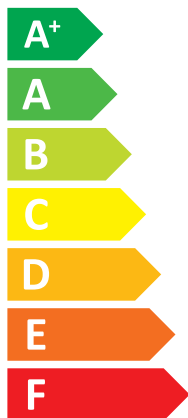

ENERG

енергия · ενεργεια

ETVX16S18EJ9W7

Daikin

/ EPRA16DAW17

A++

A

Two icons showing sound power levels. The top icon shows a speaker inside a house with the value **44 dB**. The bottom icon shows a speaker outside a house with the value **54 dB**.

A legend for energy consumption in kW, represented by three colored squares: dark blue for 13 kW, medium blue for 13 kW, and light blue for 14 kW.