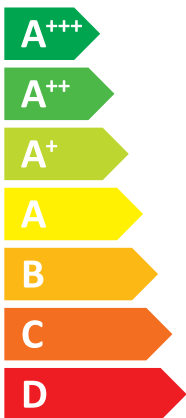

ENERG

енергия · ενεργεια

ETVX16S18EJ9W7

Daikin

/ EPRA16DAW17

A++

A

Two icons showing sound power levels. The top icon shows a speaker inside a house with the value **44 dB**. The bottom icon shows a speaker outside a house with the value **54 dB**.

A legend for energy consumption in kW, represented by three colored squares: dark blue for 13 kW, medium blue for 13 kW, and light blue for 14 kW.